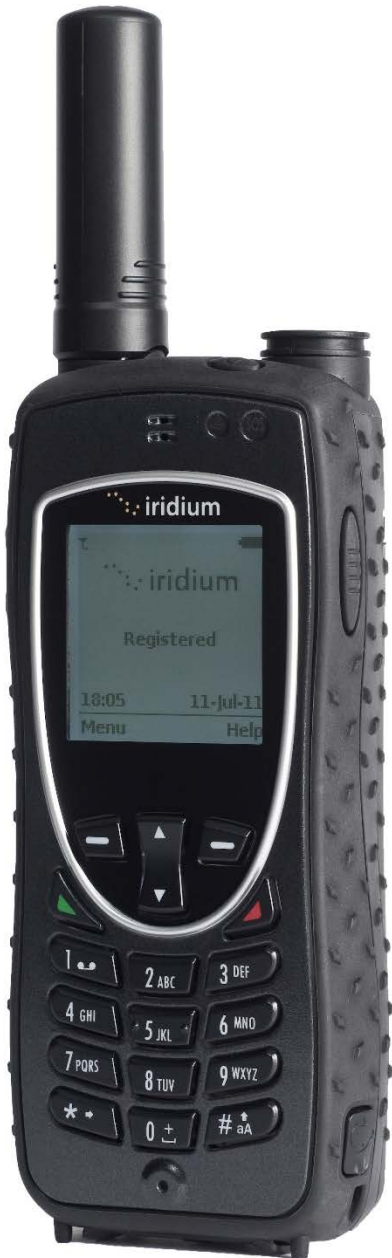

IRIDIUM EXTREME 9575

Iridium EXTREME Satellite Phone is most resistant handset of all Iridium's. This phone works everywhere on earth and provides the most reliable voice, data and location-based GPS satellite service in remote areas.

Its built-in GPS sensor provides an accurate real time location, and an easily accessible panic button on its top enables its user to send immediate alerts.

It is also the most rugged satellite phone on the market with military grade durability and IP-65 rated protection for our toughest customers. The Iridium Extreme is one the best solution for workers operating under hard climate an unsafe areas in non GSM covered hazardous areas.

SPECS

- GPS Calculator
- World Wild Iridium Network
- Rugged Phone (IP 65, shock resistant)
- Panic Button
- Data connection for PC
- Size: 5.5 x 2.4 x 1.1 in
- Weight: 8.7 oz (247 g)
- GPS Calculator
- Iridium worldwide network
- Rugged body
- Real Time Tracking
- SMS / Email in & out