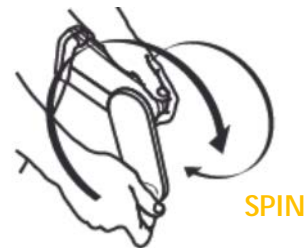

Featuring a large, sturdy crank arm with an easy-to-grip knob, generating electricity is a breeze. It can be used left or right-handed and cranked clockwise or counter-clockwise.

DIMENSIONS AND POWER :

- The Pocket Socket is the same size as a water bottle: 2.25 x 6.875 x 2.5 in.
- Light, it weighs less than 1 pound.
- The power output is 120 Volts DC regulated 10%, 10 watts.
- Crank speed is 2 cycles per second.