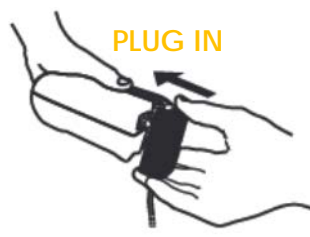

Plug and Go with the standard wall outlet interface. 120 volt DC power is output via standard US outlet interface. European and international adaptators sold separately.

EMERGENCY ESSENTIAL:

From power outages and storms Que vous soyez confrontés à des coupures de courant, orages, et autres crises, alimenter vos appareils électroniques est essentiel.

Featuring a large, sturdy crank arm with an easy-to-grip knob, generating electricity is a breeze. It can be used left or right-handed and cranked clockwise or counter-clockwise.

DIMENSIONS AND POWER :