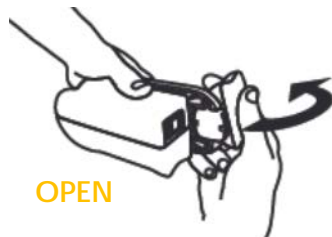

Plug and Go with the standard wall outlet interface. 120 volt DC power is output via standard US outlet interface. European and international adaptators sold separately.

EMERGENCY ESSENTIAL:

From power outages and storms Que vous soyez confrontés à des coupures de courant, orages, et autres crises, alimenter vos appareils électroniques est essentiel.

Featuring a large, sturdy crank arm with an easy-to-grip knob, generating electricity is a breeze. It can be used left or right-handed and cranked clockwise or counter-clockwise.

DIMENSIONS AND POWER :

- The Pocket Socket is the same size as a water bottle: 2.25 x 6.875 x 2.5 in.
- Light, it weighs less than 1 pound.
- The power output is 120 Volts DC regulated 10%, 10 watts.
- Crank speed is 2 cycles per second.